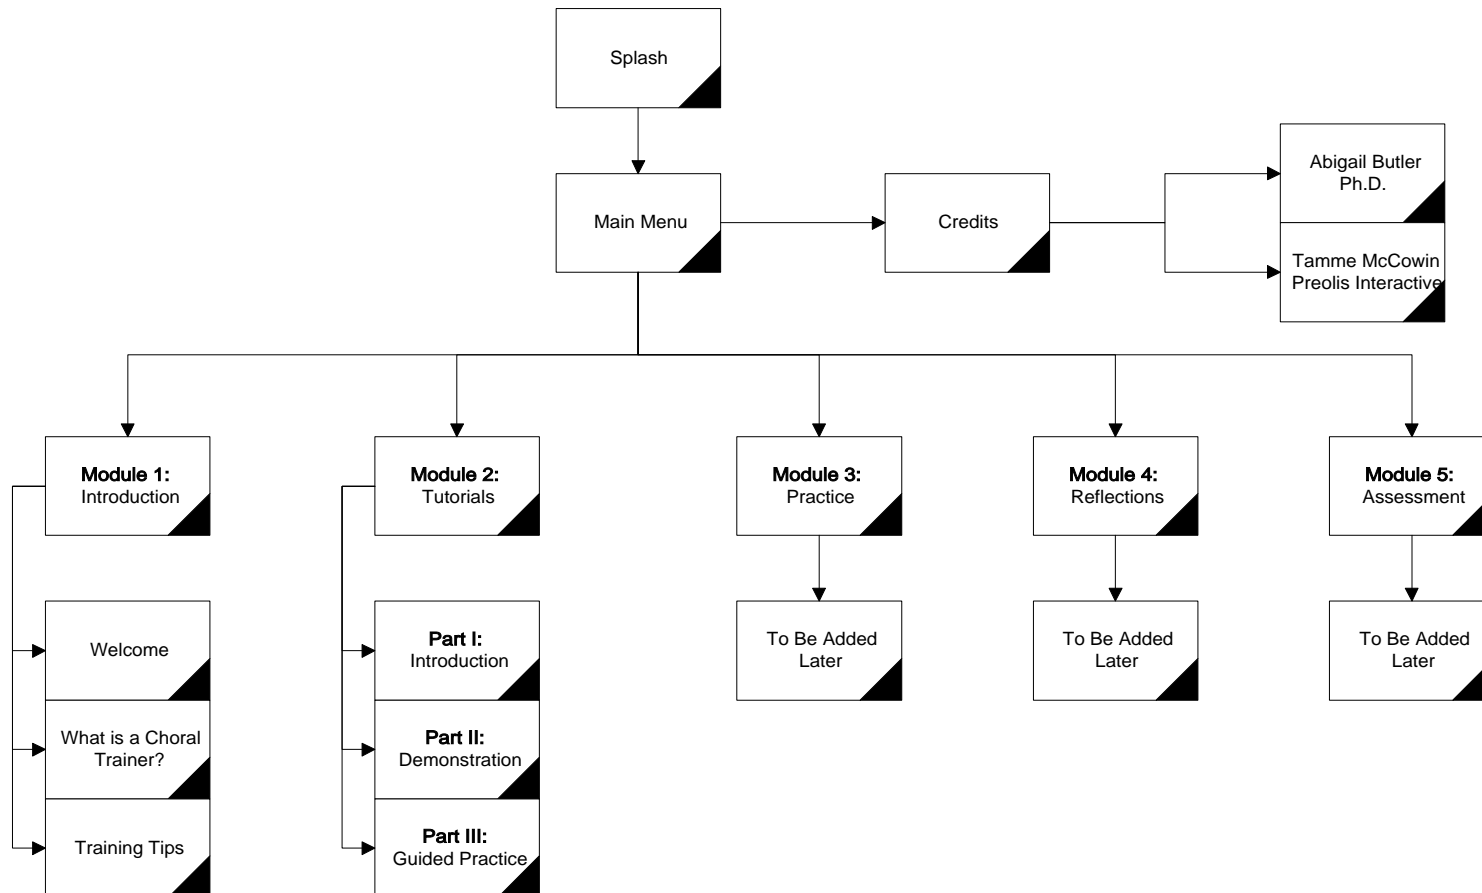

The Choral Trainer - Navigation Map

The purpose of this document is to give a visual representation of how users will navigate between modules and lessons in the CBT program.

The Choral Trainer - Navigation Map

The purpose of this document is to give a visual representation of how users will navigate between modules and lessons in the CBT program.

The Choral Trainer - Navigation Map

The purpose of this document is to give a visual representation of how users will navigate between modules and lessons in the CBT program.