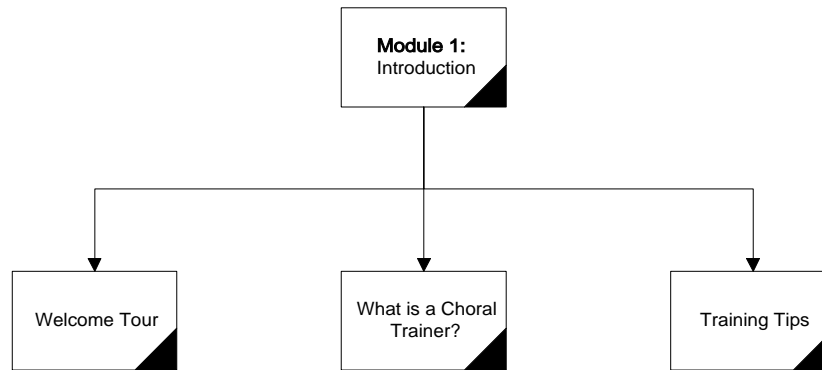

The Choral Trainer - Navigation Map

The purpose of this document is to give a visual representation of how users will navigate between modules and lessons in the CBT program.

The Choral Trainer - Navigation Map

The purpose of this document is to give a visual representation of how users will navigate between modules and lessons in the CBT program.

The Choral Trainer - Navigation Map

The purpose of this document is to give a visual representation of how users will navigate between modules and lessons in the CBT program.